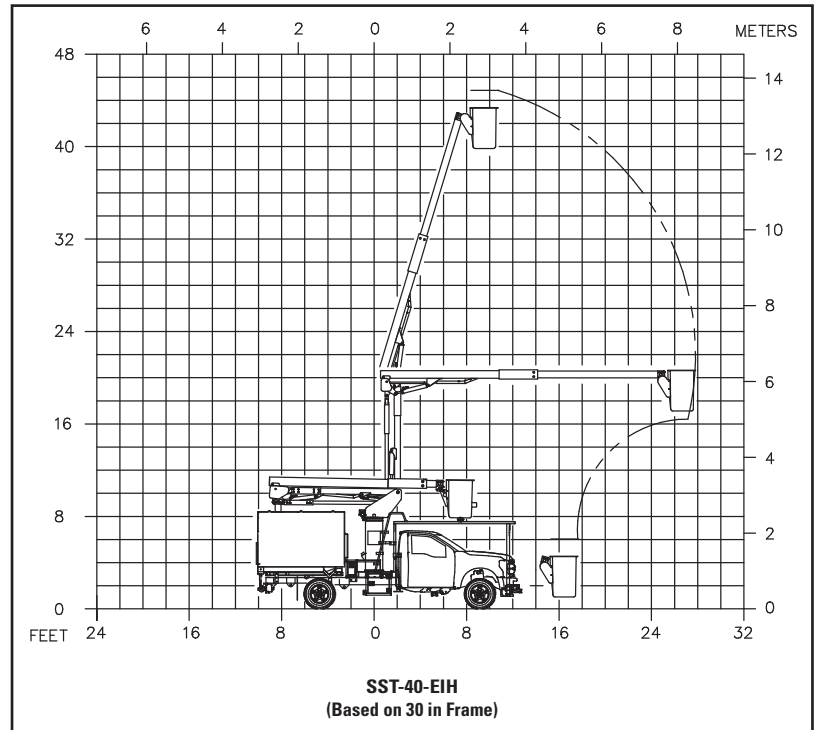

Note: Specifications on units may vary or change without prior notifications due to option selections.

REV. 02/19

| 7601 Imperial Drive | Waco, Texas 76712 | 254.399.2100 | VERSALIFT.com